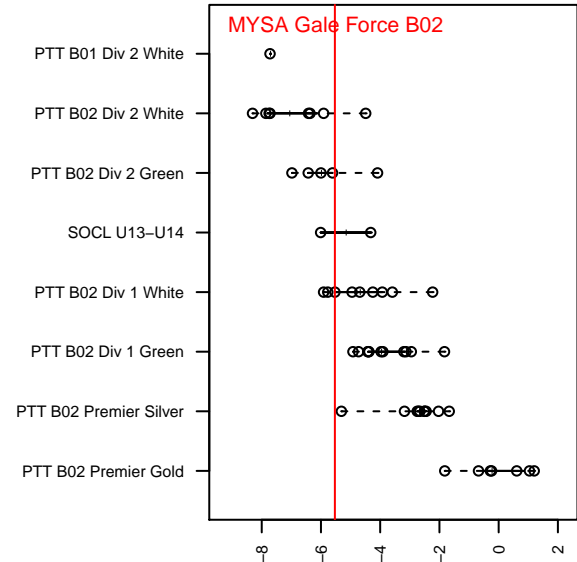

MYSA Gale Force B02

McMinnville Youth Soccer Assoc.
 McMinnville, OR
 B02 total strength=696
 attack=1.14 defense=0.43
 fall league = PTT B02 Div 1 White
 spr league = Spr OYS B02 Div 1 White

alt names used:
 YC Gale Force
 YC Gale Force
 YC Gale Force

Venues played:
 2015 PTT B02 Division 1 White
 2015 OYS Presidents Cup B02
 2015 Spr OYS B02 Division 1 White

MYSA Gale Force B02
 Dots are actual minus expected GF (blue circles) and GA (red triangles).
 Blue line is smoothed change in attack strength. Red is smoothed change in defense strength.

**attack and defense variance (black dot)
relative to other teams
and top 10 in region**

**attack and defense rating
relative to others at age
and all opponents in last 13 months**

Performance relative to 13 month average